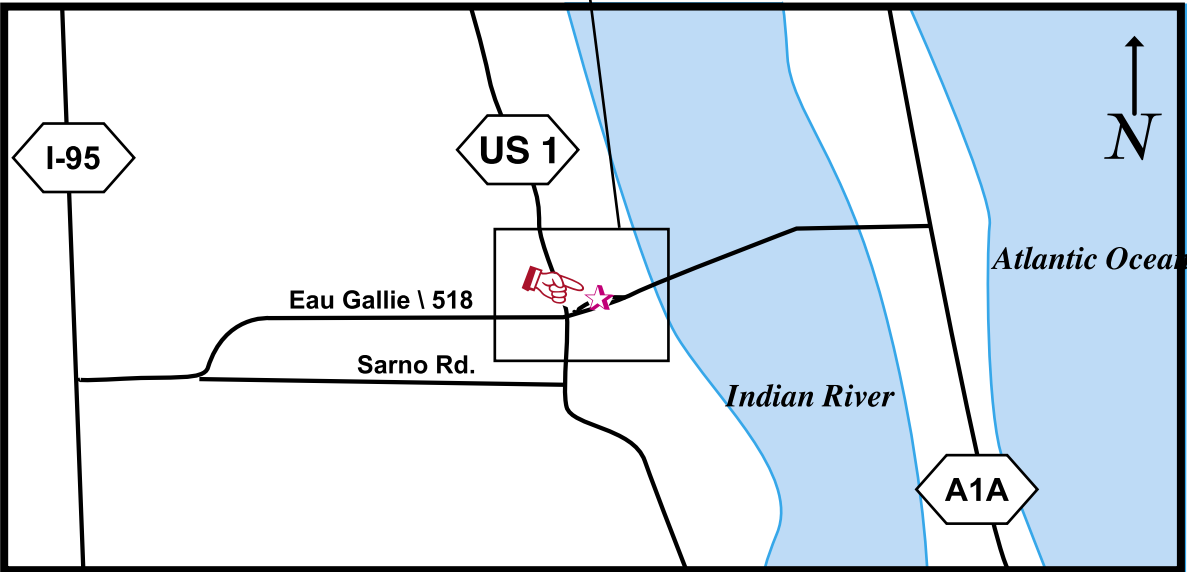

Art & Antique Studio Gallery • 1419 Highland Ave., Melbourne, FL 32935

From North or South: Take I-95 to Eau Gallie/518 Exit.  
Follow Eau Gallie East, pass US 1, proceed to Highland Avenue.  
Turn North (left) on Highland Avenue. Art and Antique Studio Gallery  
is in the first block on the East (right) side of the street.