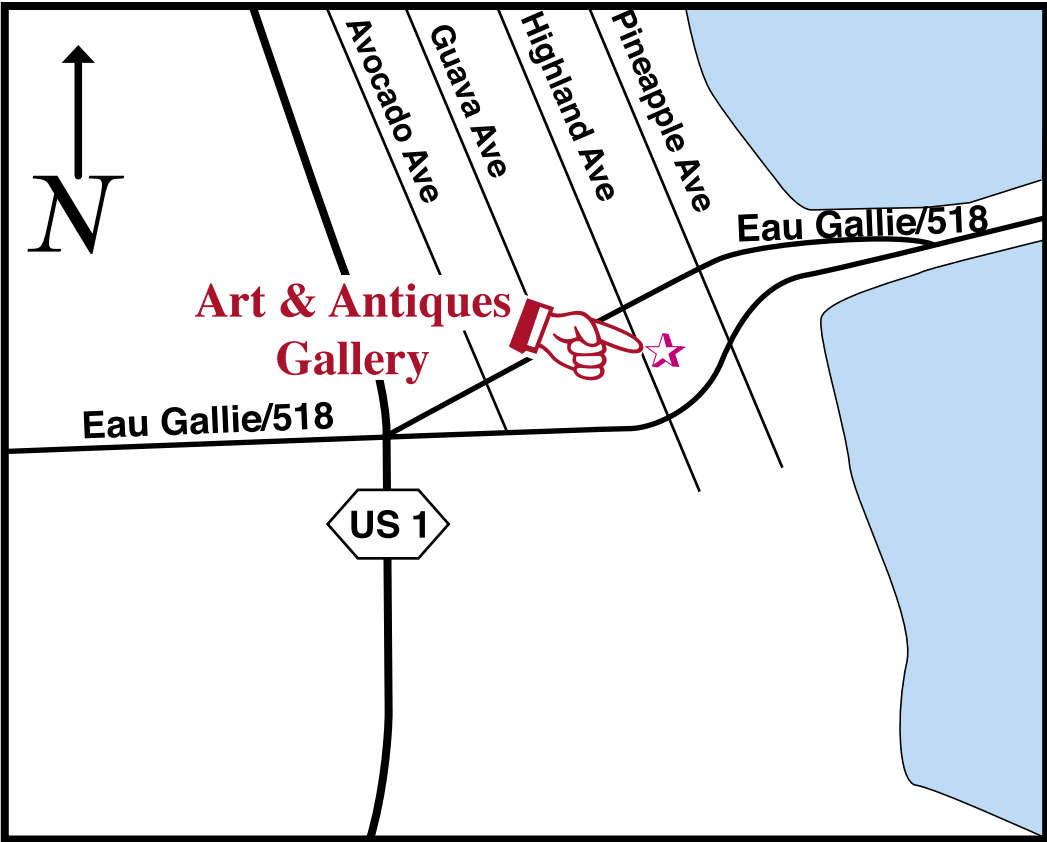

Art & Antique Studio Gallery • 1419 Highland Ave., Melbourne, FL 32935

From North or South: Take I-95 to Eau Gallie/518 Exit.  
Follow Eau Gallie East, pass US 1, proceed to Highland Avenue.  
Turn North (left) on Highland Avenue. Art and Antique Studio Gallery  
is in the first block on the East (right) side of the street.