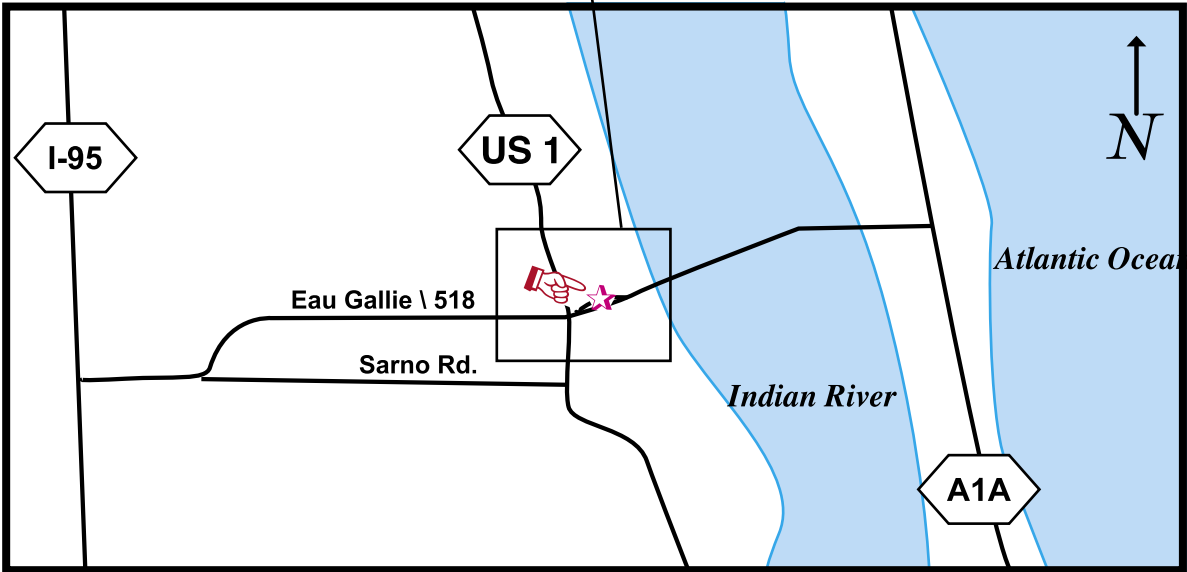

Art & Antique Studio Gallery • 1419 Highland Ave., Melbourne, FL 32935

From North or South: Take I-95 to Eau Gallie/518 Exit.  
Follow Eau Gallie East, pass US 1, proceed to Highland Avenue.  
Turn North (left) on Highland Avenue. Art and Antique Studio Gallery  
is in the first block on the East (right) side of the street.